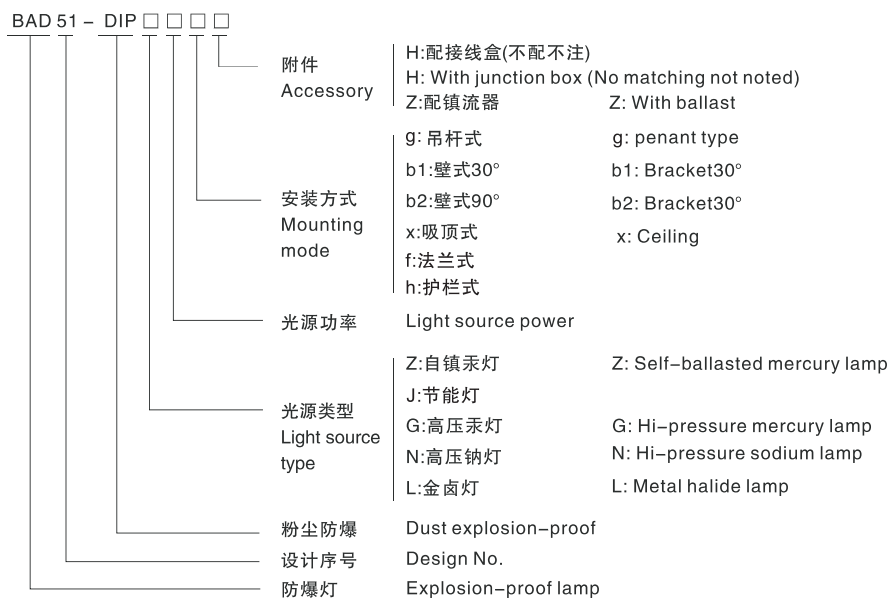

型号含义 Model implication