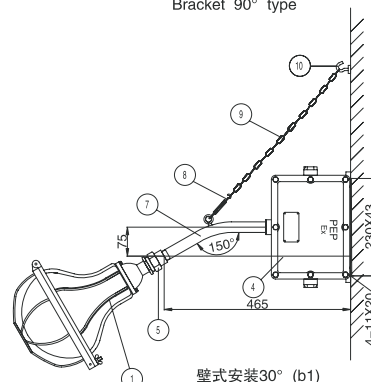

### 主要技术参数 Main technical parameters

- 执行标准: GB 12476.1
- 防爆标志: DIPA20TA, T4
- 额定电压: AC 220V/50Hz
- 防护等级: IP65
- 防腐等级: WF1
- 灯座规格: E27
- 引入口规格: G3/4"
- 电缆规格:  $\Phi 9\text{mm} \sim \Phi 14\text{mm}$
- 配用光源及功率: (可配用光源长度  $\leq 180\text{mm}$ )
  - 自镇汞灯: 125W    高压汞灯: 125W
  - 金卤灯: 100W    高压钠灯: 110W
- Lamp specification: E27
- Inlet spec: G3/4"
- Cable spec:  $\Phi 9\text{mm} \sim \Phi 14\text{mm}$
- Supplied with light source and power: (Length of supplied with light source  $\leq 180\text{mm}$ ) Self-ballasted mercury lamp: 125W; Hi-pressure mercury vapor lamp: 125W; Metal halide lamp: 100W Hi-pressure sodium vapor lamp: 110W.
- Implementing the standard: GB 12476.1-2000
- Explosion-proof mark: DIPA20TA, T4
- Rated voltage: AC 220V/50Hz
- Protection grade: IP65
- Explosion-proof class: WF1

### 外形及安装举例 Outline and mounting example

吸顶式(x) Ceiling type

吸顶式(x) Ceiling type

# BAD51-DIP

系列粉尘防爆灯(DIP)

吊杆式(g) Pendant type

吊杆式(g) Pendant type

壁式安装90° (b2)  
Bracket 90° type

壁式安装90° (b2)  
Bracket 90° type

壁式安装30° (b1)  
Bracket 30° type

壁式安装30° (b1)  
Bracket 30° type

## BAD51-DIP

Type dust explosion-proof lamp (DIP)

配光曲线cd/10001m

序号No.	名称Name	备注 Remark
1	粉尘防爆灯具 Fine dust explosion-proof light fixture	
2	防爆活接头BHJ-G3/4"-C BHJ-G3/4"-C	用户另配 Configured by user otherwise
3	粉尘防爆接线盒BHD-DIP-G3/4"-G Fine dust explosion-proof junction box BHD-DIP-G3/4"-G	用户另配 Configured by user otherwise
4	粉尘防爆镇流器 BAZ-DIP Fine dust explosion-proof ballast	用户另配 Configured by user otherwise
5	防爆活接头BHJ-G3/4"-B BHJ-G3/4"-B	用户另配 Configured by user otherwise
6	直管G3/4"×300mm Straight tube G3 / 4 " × 300mm	
7	30° 弯管G3/4"×300mm 30° elbow G3 / 4 " × 300mm	
8	CC型索具螺旋扣M6 CC rigging turnbuckle M6	
9	链条450mm Chain 450mm	
10	膨胀螺栓M6 Expansion bolt M6	
11	90° 弯管G3/4×500mm Normal bend G3 / 4 * 500mm	