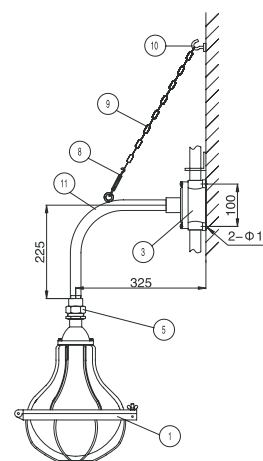

### 主要技术参数 Main technical parameters

- 执行标准: GB 12476.1
- 防爆标志: DIPA20TA, T4
- 额定电压: AC 220V/50Hz
- 防护等级: IP65
- 防腐等级: WF1
- 灯座规格: E27
- 引入口规格: G3/4"
- 电缆规格:  $\Phi 9\text{mm} \sim \Phi 14\text{mm}$
- 配用光源及功率: (可配用光源长度  $\leq 180\text{mm}$ )
  - 自镇汞灯: 125W    高压汞灯: 125W
  - 金卤灯: 100W    高压钠灯: 110W
- Lamp specification: E27
- Inlet spec: G3/4"
- Cable spec:  $\Phi 9\text{mm} \sim \Phi 14\text{mm}$
- Supplied with light source and power: (Length of supplied with light source  $\leq 180\text{mm}$ ) Self-ballasted mercury lamp: 125W; Hi-pressure mercury vapor lamp: 125W; Metal halide lamp: 100W Hi-pressure sodium vapor lamp: 110W.
- Implementing the standard: GB 12476.1-2000
- Explosion-proof mark: DIPA20TA, T4
- Rated voltage: AC 220V/50Hz
- Protection grade: IP65
- Explosion-proof class: WF1

### 外形及安装举例 Outline and mounting example

吸顶式(x) Ceiling type

吸顶式(x) Ceiling type

# BAD51-DIP

系列粉尘防爆灯(DIP)

吊杆式(g) Pendant type

吊杆式(g) Pendant type

壁式安装90° (b2)  
Bracket 90° type

壁式安装90° (b2)  
Bracket 90° type

壁式安装30° (b1)  
Bracket 30° type

壁式安装30° (b1)  
Bracket 30° type

## BAD51-DIP

Type dust explosion-proof lamp (DIP)

配光曲线cd/10001m

序号No.	名称Name	备注 Remark
1	粉尘防爆灯具 Fine dust explosion-proof light fixture	
2	防爆活接头BHJ-G3/4"-C BHJ-G3/4"-C	用户另配 Configured by user otherwise
3	粉尘防爆接线盒BHD-DIP-G3/4"-G Fine dust explosion-proof junction box BHD-DIP-G3/4"-G	用户另配 Configured by user otherwise
4	粉尘防爆镇流器 BAZ-DIP Fine dust explosion-proof ballast	用户另配 Configured by user otherwise
5	防爆活接头BHJ-G3/4"-B BHJ-G3/4"-B	用户另配 Configured by user otherwise
6	直管G3/4"×300mm Straight tube G3 / 4 " × 300mm	
7	30° 弯管G3/4"×300mm 30° elbow G3 / 4 " × 300mm	
8	CC型索具螺旋扣M6 CC rigging turnbuckle M6	
9	链条450mm Chain 450mm	
10	膨胀螺栓M6 Expansion bolt M6	
11	90° 弯管G3/4×500mm Normal bend G3 / 4 * 500mm	