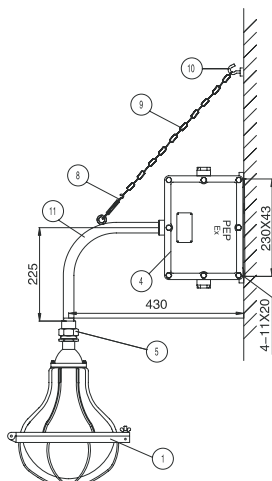

### 主要技术参数 Main technical parameters

- 执行标准: GB 12476.1
- 防爆标志: DIPA20TA, T4
- 额定电压: AC 220V/50Hz
- 防护等级: IP65
- 防腐等级: WF1
- 灯座规格: E27
- 引入口规格: G3/4"
- 电缆规格:  $\Phi 9\text{mm} \sim \Phi 14\text{mm}$
- 配用光源及功率: (可配用光源长度  $\leq 180\text{mm}$ )
  - 自镇汞灯: 125W    高压汞灯: 125W
  - 金卤灯: 100W    高压钠灯: 110W
- Lamp specification: E27
- Inlet spec: G3/4"
- Cable spec:  $\Phi 9\text{mm} \sim \Phi 14\text{mm}$
- Supplied with light source and power: (Length of supplied with light source  $\leq 180\text{mm}$ ) Self-ballasted mercury lamp: 125W; Hi-pressure mercury vapor lamp: 125W; Metal halide lamp: 100W Hi-pressure sodium vapor lamp: 110W.
- Implementing the standard: GB 12476.1-2000
- Explosion-proof mark: DIPA20TA, T4
- Rated voltage: AC 220V/50Hz
- Protection grade: IP65
- Explosion-proof class: WF1

### 外形及安装举例 Outline and mounting example

吸顶式(x) Ceiling type

吸顶式(x) Ceiling type

# BAD51-DIP

系列粉尘防爆灯(DIP)

吊杆式(g) Pendant type

吊杆式(g) Pendant type

壁式安装90° (b2)  
Bracket 90° type

壁式安装90° (b2)  
Bracket 90° type

壁式安装30° (b1)  
Bracket 30° type

壁式安装30° (b1)  
Bracket 30° type

## BAD51-DIP

Type dust explosion-proof lamp (DIP)

配光曲线cd/10001m

序号No.	名称Name	备注 Remark
1	粉尘防爆灯具 Fine dust explosion-proof light fixture	
2	防爆活接头BHJ-G3/4"-C BHJ-G3/4"-C	用户另配 Configured by user otherwise
3	粉尘防爆接线盒BHD-DIP-G3/4"-G Fine dust explosion-proof junction box BHD-DIP-G3/4"-G	用户另配 Configured by user otherwise
4	粉尘防爆镇流器 BAZ-DIP Fine dust explosion-proof ballast	用户另配 Configured by user otherwise
5	防爆活接头BHJ-G3/4"-B BHJ-G3/4"-B	用户另配 Configured by user otherwise
6	直管G3/4"×300mm Straight tube G3 / 4 " × 300mm	
7	30° 弯管G3/4"×300mm 30° elbow G3 / 4 " × 300mm	
8	CC型索具螺旋扣M6 CC rigging turnbuckle M6	
9	链条450mm Chain 450mm	
10	膨胀螺栓M6 Expansion bolt M6	
11	90° 弯管G3/4×500mm Normal bend G3 / 4 * 500mm	