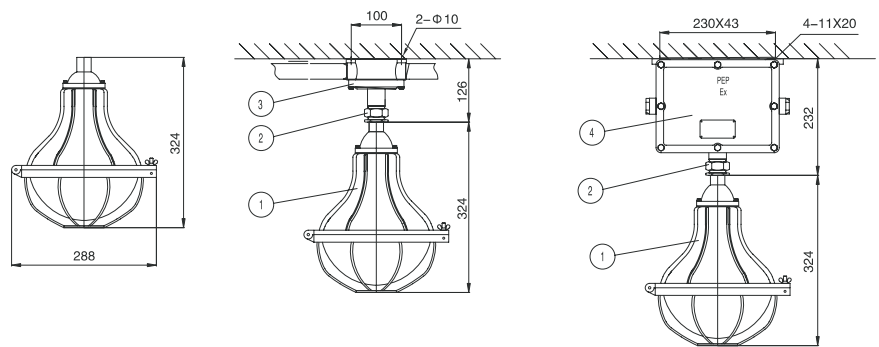

BAD51-DIP

Type dust explosion-proof lamp (DIP)

主要技术参数 Main technical parameters

- 执行标准: GB 12476.1
- 防爆标志: DIPA20TA, T4
- 额定电压: AC 220V/50Hz
- 防护等级: IP65
- 防腐等级: WF1
- 灯座规格: E27
- 引入口规格: G3/4"
- 电缆规格: $\Phi 9\text{mm} \sim \Phi 14\text{mm}$
- 配用光源及功率: (可配用光源长度 $\leq 180\text{mm}$)
  - 自镇汞灯: 125W   高压汞灯: 125W
  - 金卤灯: 100W   高压钠灯: 110W
- Lamp specification: E27
- Inlet spec: G3/4"
- Cable spec: $\Phi 9\text{mm} \sim \Phi 14\text{mm}$
- Supplied with light source and power: (Length of supplied with light source $\leq 180\text{mm}$) Self-ballasted mercury lamp: 125W; Hi-pressure mercury vapor lamp: 125W; Metal halide lamp: 100W Hi-pressure sodium vapor lamp: 110W.
- Implementing the standard: GB 12476.1-2000
- Explosion-proof mark: DIPA20TA, T4
- Rated voltage: AC 220V/50Hz
- Protection grade: IP65
- Explosion-proof class: WF1

外形及安装举例 Outline and mounting example

吸顶式(x) Ceiling type

吸顶式(x) Ceiling type