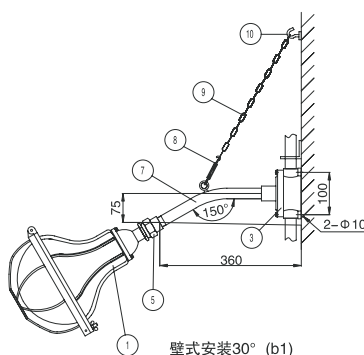

### 主要技术参数 Main technical parameters

- 执行标准: GB 12476.1
- 防爆标志: DIPA20TA, T4
- 额定电压: AC 220V/50Hz
- 防护等级: IP65
- 防腐等级: WF1
- 灯座规格: E27
- 引入口规格: G3/4"
- 电缆规格:  $\Phi 9\text{mm} \sim \Phi 14\text{mm}$
- 配用光源及功率: (可配用光源长度  $\leq 180\text{mm}$ )
  - 自镇汞灯: 125W    高压汞灯: 125W
  - 金卤灯: 100W    高压钠灯: 110W
- Lamp specification: E27
- Inlet spec: G3/4"
- Cable spec:  $\Phi 9\text{mm} \sim \Phi 14\text{mm}$
- Supplied with light source and power: (Length of supplied with light source  $\leq 180\text{mm}$ ) Self-ballasted mercury lamp: 125W; Hi-pressure mercury vapor lamp: 125W; Metal halide lamp: 100W Hi-pressure sodium vapor lamp: 110W.
- Implementing the standard: GB 12476.1-2000
- Explosion-proof mark: DIPA20TA, T4
- Rated voltage: AC 220V/50Hz
- Protection grade: IP65
- Explosion-proof class: WF1

### 外形及安装举例 Outline and mounting example

吸顶式(x) Ceiling type

吸顶式(x) Ceiling type

# BAD51-DIP

系列粉尘防爆灯(DIP)

吊杆式(g) Pendant type

吊杆式(g) Pendant type

壁式安装90° (b2)  
Bracket 90° type

壁式安装90° (b2)  
Bracket 90° type

壁式安装30° (b1)  
Bracket 30° type

壁式安装30° (b1)  
Bracket 30° type

## BAD51-DIP

Type dust explosion-proof lamp (DIP)

配光曲线cd/10001m

序号No.	名称Name	备注 Remark
1	粉尘防爆灯具 Fine dust explosion-proof light fixture	
2	防爆活接头BHJ-G3/4"-C BHJ-G3/4"-C	用户另配 Configured by user otherwise
3	粉尘防爆接线盒BHD-DIP-G3/4"-G Fine dust explosion-proof junction box BHD-DIP-G3/4"-G	用户另配 Configured by user otherwise
4	粉尘防爆镇流器 BAZ-DIP Fine dust explosion-proof ballast	用户另配 Configured by user otherwise
5	防爆活接头BHJ-G3/4"-B BHJ-G3/4"-B	用户另配 Configured by user otherwise
6	直管G3/4"×300mm Straight tube G3 / 4 " × 300mm	
7	30° 弯管G3/4"×300mm 30° elbow G3 / 4 " × 300mm	
8	CC型索具螺旋扣M6 CC rigging turnbuckle M6	
9	链条450mm Chain 450mm	
10	膨胀螺栓M6 Expansion bolt M6	
11	90° 弯管G3/4×500mm Normal bend G3 / 4 * 500mm	